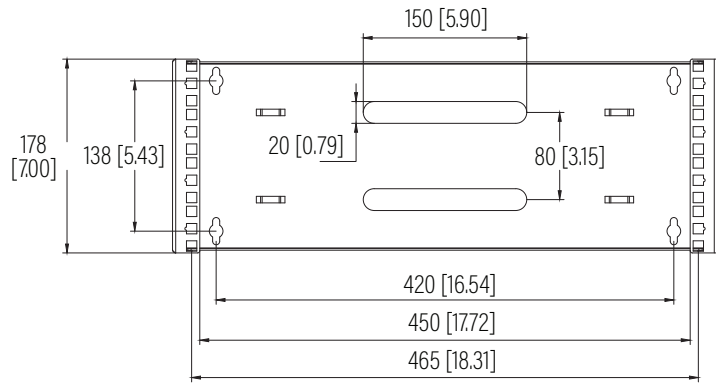

Front View

Top View

Side View

Dimension: mm [inches]

SPECIFICATIONS

Model	ZHWB-4U	
Size	4U	
Width	491mm	/ 19.33"
Depth	305-457mm	/ 12"-18"
Height	178mm	/ 7.00"
Loading Capacity	45kg	/ 99lbs
Volume (CBM)	0.027	

ZHWB-4U

SHEET 1 of 1