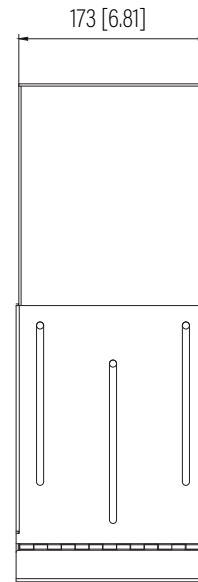

Front View

Top View

Side View

Dimension: mm [inches]

SPECIFICATIONS

Model	ZHWB-4U	
Size	4U	
Width	491mm	/ 19.33"
Depth	305-457mm	/ 12"-18"
Height	178mm	/ 7.00"
Loading Capacity	45kg	/ 99lbs
Volume (CBM)	0.027	

ZHWB-4U

SHEET 1 of 1