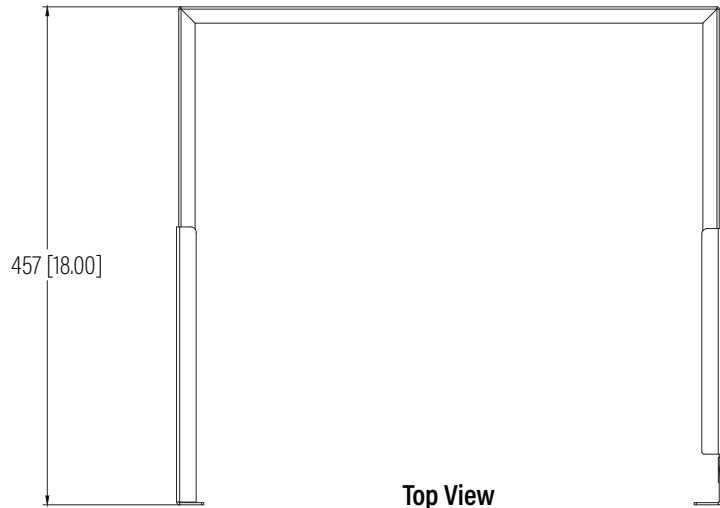

Front View

Top View

Side View

Dimension: mm [inches]

SPECIFICATIONS

Model	ZHWB-4U	
Size	4U	
Width	491mm	/ 19.33"
Depth	305-457mm	/ 12"-18"
Height	178mm	/ 7.00"
Loading Capacity	45kg	/ 99lbs
Volume (CBM)	0.027	