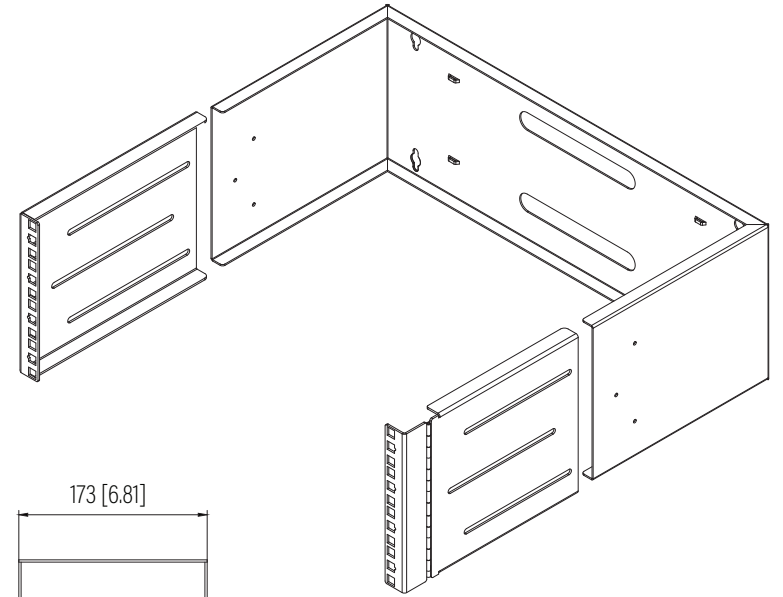

Front View

Top View

Side View

Dimension: mm [inches]

SPECIFICATIONS

Model	ZHWB-4U	
Size	4U	
Width	491mm	/ 19.33"
Depth	305-457mm	/ 12"-18"
Height	178mm	/ 7.00"
Loading Capacity	45kg	/ 99lbs
Volume (CBM)	0.027	

ZHWB-4U

SHEET 1 of 1