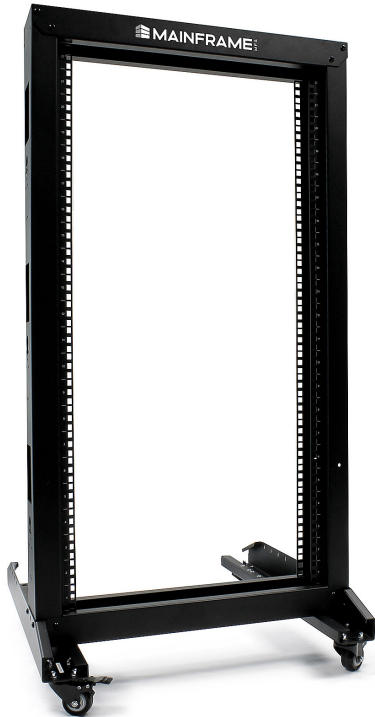

OFDR SERIES

OPEN FRAME DATA RACK

MAINFRAME OFDR Series 2-Post Open Frame Rack is ideal for space constrained or cost conscious 19-inch rack mount applications. Multiple units can be bolted together side by side. The additional rack depth provides extra room for high density equipment and cable needs.

Easy and quick positioning of equipment; cage nuts provide flexibility.

Castors provide easy movement and weight displacement.

SPECIFICATIONS

SKU	SIZE	DIMENSIONS W × D × H	LOAD CAPACITY
OFDR-2-22U	22U	600 × 600 × 1191.26 mm (23.62 × 23.62 × 46.90 in)	300 kg (661 lbs)
OFDR-2-32U	32U	600 × 600 × 1635.76 mm (23.62 × 23.62 × 64.40 in)	300 kg (661 lbs)
OFDR-2-42U	42U	600 × 600 × 2080.26 mm (23.62 × 23.62 × 81.90 in)	300 kg (661 lbs)

FEATURES

- **Convenient Cable Openings**
Multiple cable entry positions on either side.
- **Reduced Shipping Cost**
Sold as a CKD package (Completely Knock Down).
- **Wheeled Convenience**
Comes equipped with 4 pcs of heavy duty castor wheels.
- **Loading Capacity**
Static loading capacity up to 300kg.
- **Includes:**
 - 10-32 Screws and Cage Nuts
22U: 20 sets / 32U: 30 sets / 42U: 40 sets
 - 40 sets x M6-12 Screws & M6 Flange Nuts
 - 2 x Heavy-duty Castors (2")
 - 2 x Heavy-duty Castors (2") with Brake
- **Includes a 3-year limited warranty from MAINFRAME**