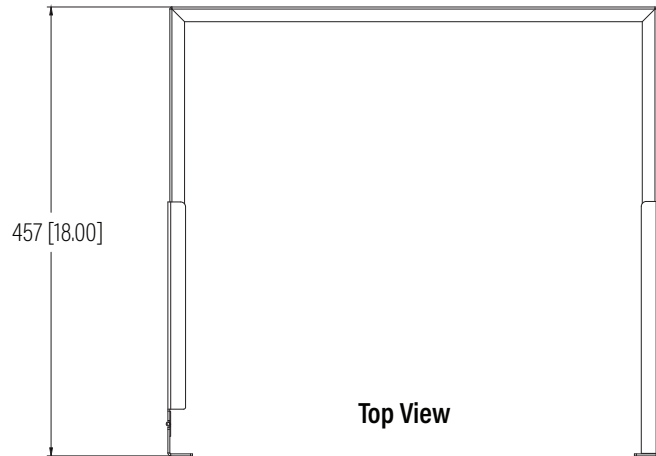

Front View

Top View

Side View

SPECIFICATIONS

Model	ZHWB-8U	
Size	8U	
Width	491mm	/ 19.33"
Depth	305-457mm	/ 12"-18"
Height	356mm	/ 14.00"
Loading Capacity	45kg	/ 99lbs
Volume (CBM)	0.053	

Dimension: mm [inches]