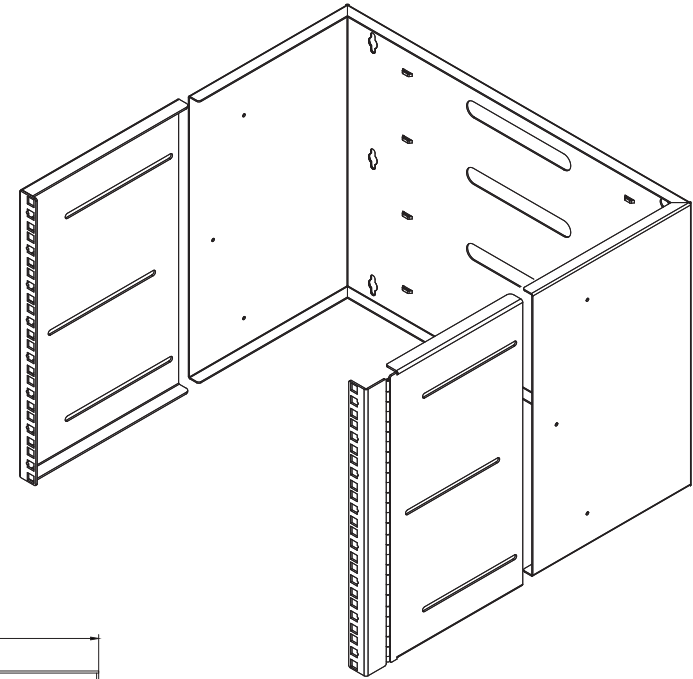

Front View

Top View

Side View

SPECIFICATIONS

Model	ZHWB-8U	
Size	8U	
Width	491mm	/ 19.33"
Depth	305-457mm	/ 12"-18"
Height	356mm	/ 14.00"
Loading Capacity	45kg	/ 99lbs
Volume (CBM)	0.053	

Dimension: mm [inches]