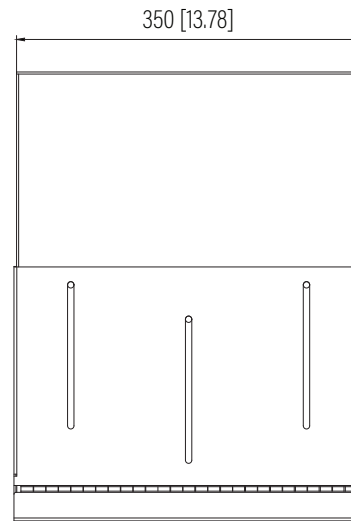

Front View

Top View

Side View

SPECIFICATIONS

Model	ZHWB-8U	
Size	8U	
Width	491mm	/ 19.33"
Depth	305-457mm	/ 12"-18"
Height	356mm	/ 14.00"
Loading Capacity	45kg	/ 99lbs
Volume (CBM)	0.053	

Dimension: mm [inches]