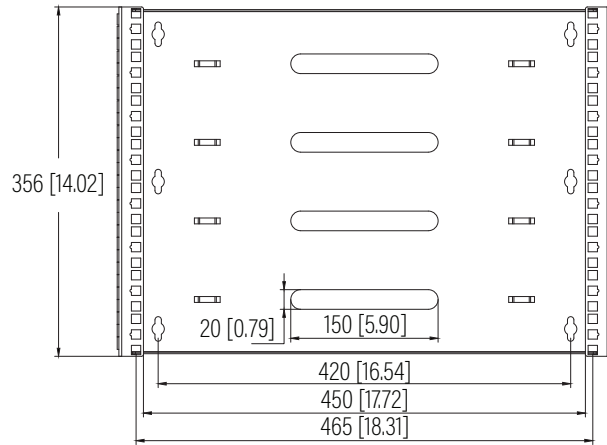

Front View

Top View

Side View

SPECIFICATIONS

Model	ZHWB-8U	
Size	8U	
Width	491mm	/ 19.33"
Depth	305-457mm	/ 12"-18"
Height	356mm	/ 14.00"
Loading Capacity	45kg	/ 99lbs
Volume (CBM)	0.053	

Dimension: mm [inches]

ZHWB-8U

SHEET 1 of 1