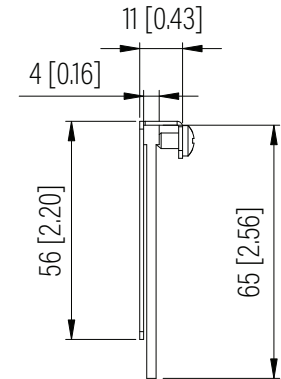

Rear View

Side View

Front View

Dimension: mm [inches]

SPECIFICATIONS	
Model	CMS-BS
Size	-
Width	340mm / 13.39"
Depth	11mm / 0.43"
Height	65mm / 2.56"
Loading Capacity	- / -
Volume (CBM)	0.001

 **MAINFRAME** M.F.G.
www.mainframemfg.com