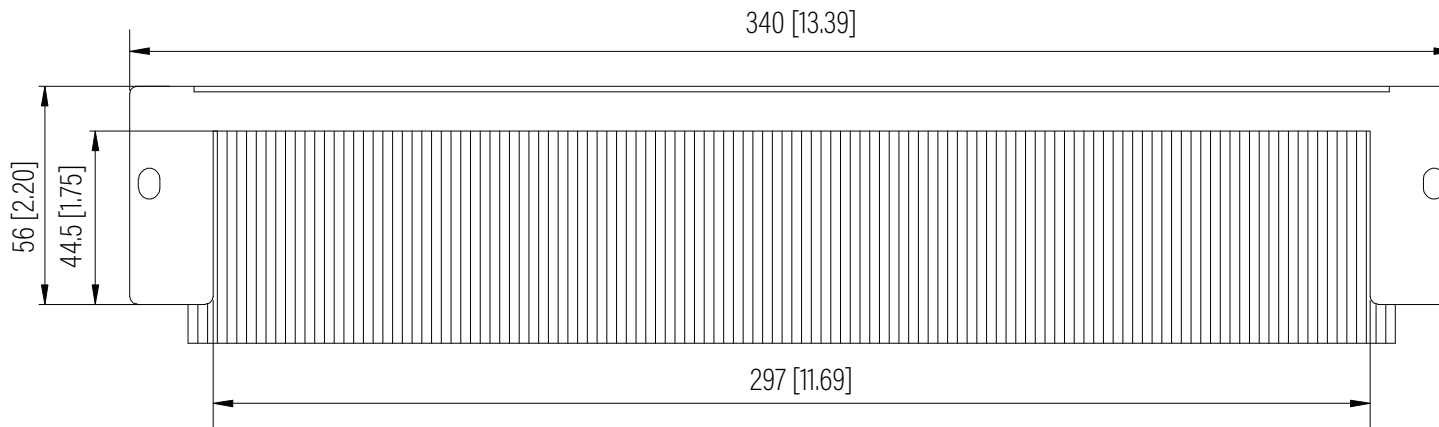

Rear View

Side View

Front View

Dimension: mm [inches]

SPECIFICATIONS	
Model	CMS-BS
Size	-
Width	340mm / 13.39"
Depth	11mm / 0.43"
Height	65mm / 2.56"
Loading Capacity	- / -
Volume (CBM)	0.001

 **MAINFRAME** M.F.G.
www.mainframemfg.com