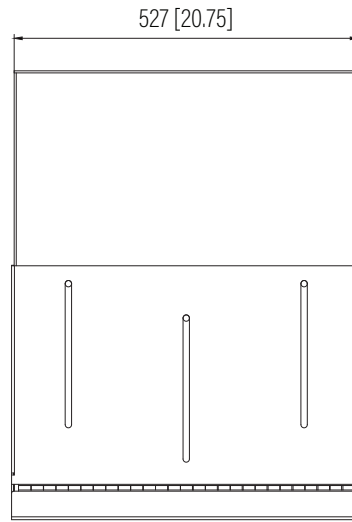

Front View

Top View

Side View

**SPECIFICATIONS**

Model	ZHWB-12U	
Size	12U	
Width	491mm	/ 19.33"
Depth	305-457mm	/ 12"-18"
Height	533mm	/ 21.00"
Loading Capacity	45kg	/ 99lbs
Volume (CBM)	0.080	

Dimension: mm [inches]