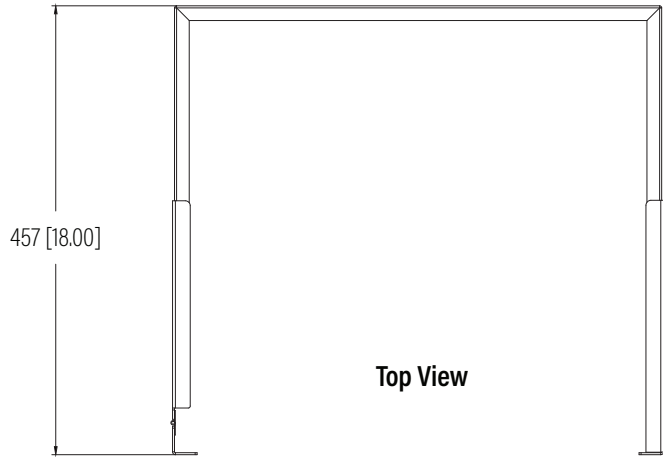

Front View

Top View

Side View

**SPECIFICATIONS**

Model	ZHWB-12U	
Size	12U	
Width	491mm	/ 19.33"
Depth	305-457mm	/ 12"-18"
Height	533mm	/ 21.00"
Loading Capacity	45kg	/ 99lbs
Volume (CBM)	0.080	

Dimension: mm [inches]